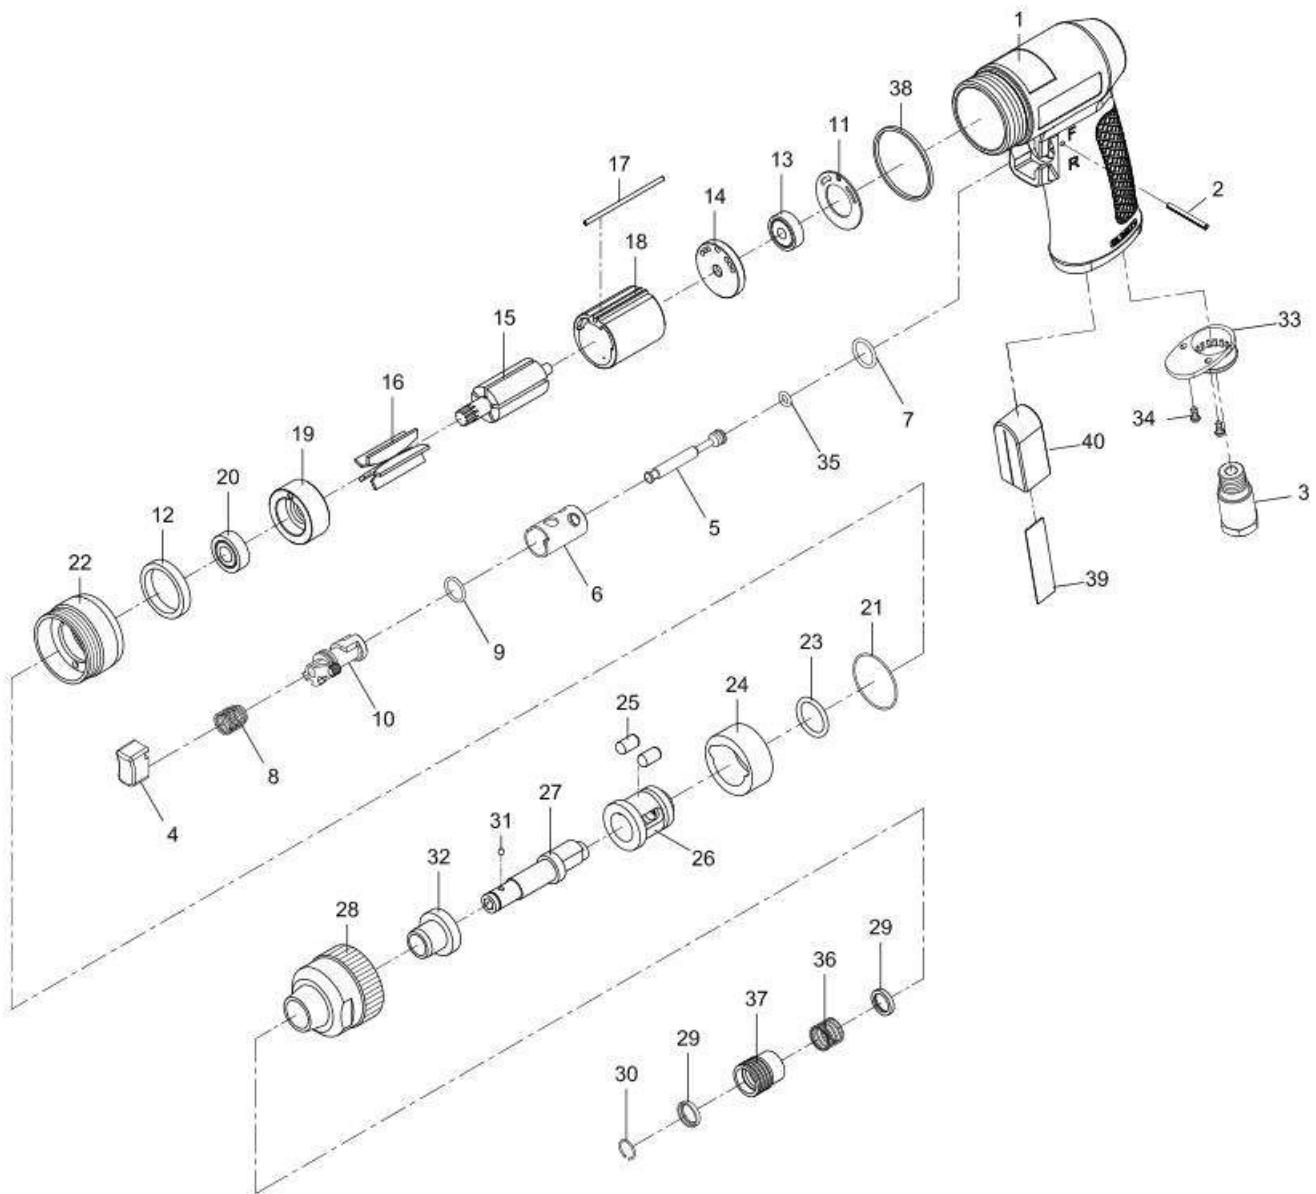

# 1/4" HEX. DRIVE SUPER POWERFUL IMPACT SCREWDRIVER

Index No.	Parts No.	Description	Index No.	Parts No.	Description
1	XS10001	MOTOR HOUSING	21	XS10021	O-RING
2	XS10002	SPRING PIN	22	XS10022	CLAMP NUT
3	XS10003	AIR INLET	23	XS10023	O-RING
4	XS10004	TRIGGER	24	XS10024	HAMMER
5	XS10005	VALVE STEM	25	XS10025	HAMMER PIN
6	XS10006	VALVE BUSHING	26	XS10026	HAMMER CAGE
7	XS10007	O-RING	27	XS10027	ANVIL
8	XS10008	VALVE SPRING	28	XS10028	HAMMER CASE
9	XS10009	O-RING	29	XS10029	WASHER
10	XS10010	REVERSE LEVER	30	XS10030	RETAINING RING
11	XS10011	MOTOR GASKET	31	XS10031	STEEL BALL
12	XS10012	WASHER	32	XS10032	ANVIL BUSHING
13	XS10013	BALL BEARING	33	XS10033	EXHAUST DIFFUSER
14	XS10014	REAR END PLATE	34	XS10034	SCREW
15	XS10015	ROTOR	35	XS10035	O-RING
16	XS10016	ROTOR BLADE	36	XS10036	SPRING
17	XS10017	PIN	37	XS10037	BALL RETAINER
18	XS10018	CYLINDER	38	XS10038	DECORATION RING
19	XS10019	FRONT END PLATE	39	XS10039	IRON SHEET
20	XS10020	BALL BEARING	40	XS10040	DAMPING MATERIAL