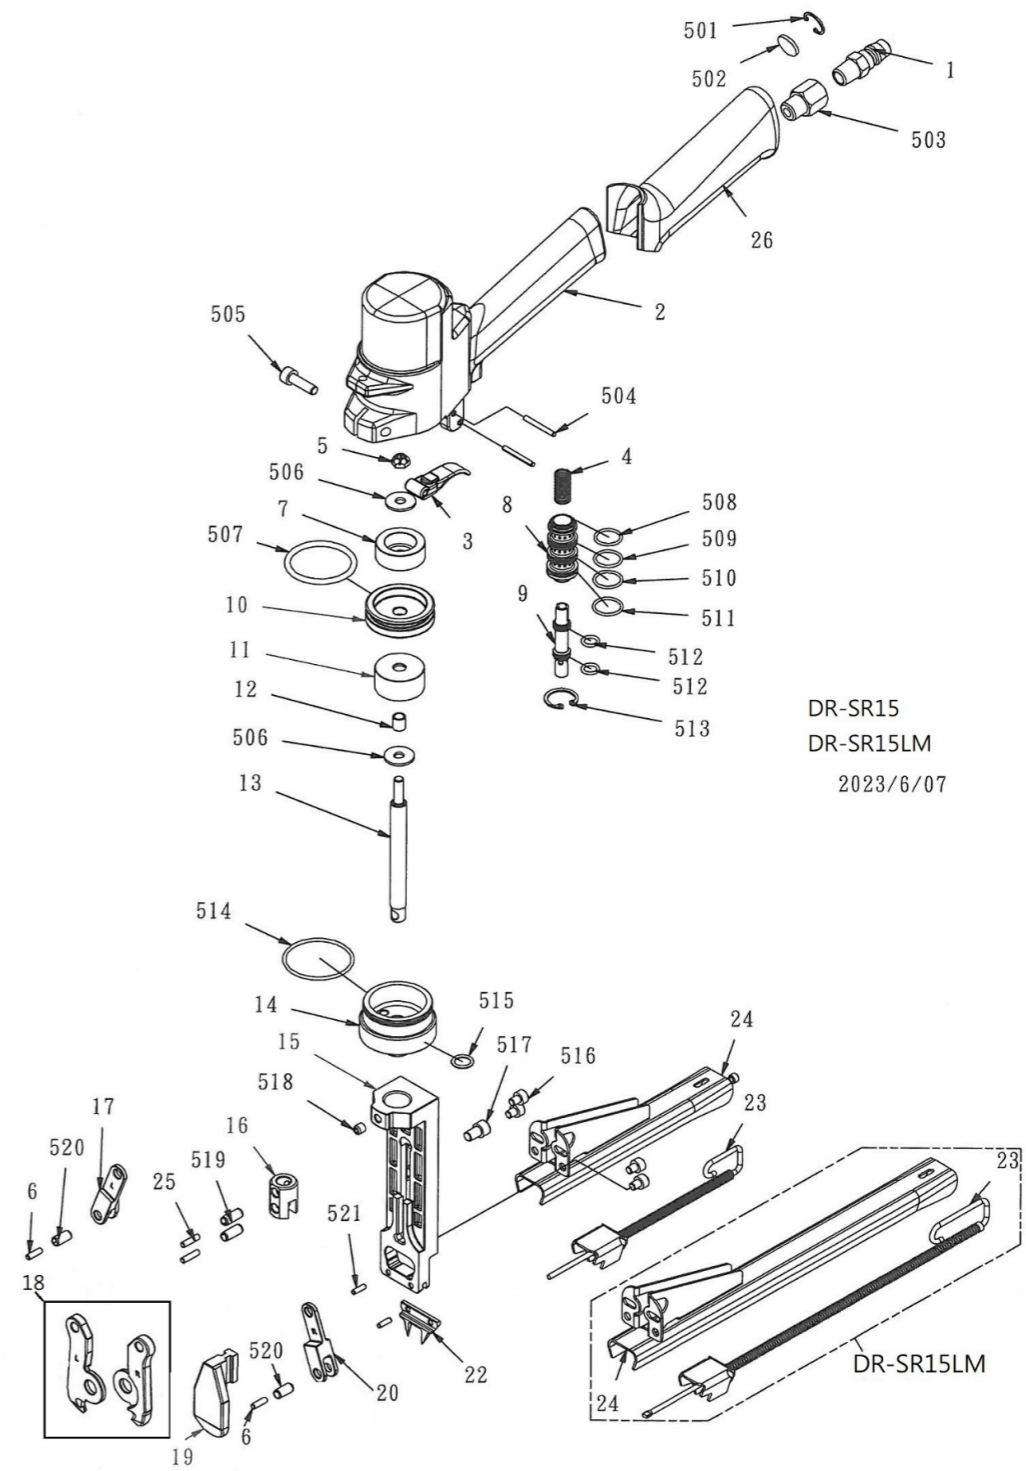

DR-SR15(L)M		NOTE: When ordering spare parts. Please state the part name and part number.						
Item	Part No.	Description	Q'ty	Item	Part No.	Description	Q'ty	
2	XM10489	BODY UNIT	1	513	XM10061	C-RING	1	
3	XM10490	TRIGGER	1	514	XM10519	O-RING	1	
4	XM10159	SPRING	1	515	XM10520	O-RING	1	
5	XM10459	LOCK NUT	1	516	XM10521	HEX.SOC.HD.BLOT	4	
6	XM10492	SHAFT	2	517	XM10522	HEX.SOC.HD.BLOT	1	
7	XM10493	UPPER BUMPER	1	518	XM10523	HEX.SOC.HDLESS.	1	
8	XM10161	TUBE	1	519	XM10983	SPRING PIN	2	
9	XM10160	VALVE	1	520	XM10984	SPRING PIN	2	
10	XM11091	PISTON	1	521	XM10202	SPRING PIN	2	
11	XM11092	LOWER BUMPER	1					
12	XM10981	BUSHING	1	MOQ for items in the following categories is 10pcs, order quantities under 10pcs for these items will be adjusted accordingly				
13	XM10499	PISTON ROD	1					
14	XM10500	FRONT GUIDE	1					
15	XM11093	BLOCK	1					1. Orings – not included in the oring kits
16	XM11095	LINK SEAT	1					2. Screws, bolts
17	XM10503	LEFT LINK	1	3. Pins - roll pin, solid pins				
18	XM11090	TEETH (L & R)Kit-New Design	1	4. Standard washers – not special washers.				
19	XM11094	GUIDE	1	5. Nuts				
20	XM10506	RIGHT LINK	1					
21	XM10507	RIGHT TEETH	1	XM11089 Improved Teeth KIT-New Design				(1)
22	XM10508	HOOK	1		XM11091	PISTON		
23	XM10509	PUSHER UNIT(LM)	1		XM11092	LOWER BUMPER		
23	XM10726	PUSHER UNIT	1		XM11093	BLOCK		
24	XM10510	MAGAZINE UNIT(LM)	1		XM11095	LINK SEAT		
24	XM10727	MAGAZINE UNIT	1		XM11090	TEETH (L & R)Kit-New Design		
25	XM10511	SHAFT	2		XM11094	GUIDE		
26	XM10512	GRIP	1					
501	XM10043	C-RING	1					
502	XM10044	SILENCER	1					
503	XM10399	AIR PLUG ADAPTOR	1					
504	XM10513	SPRING PIN	2					
505	XM10384	HEX.SOC.HD.BOLT	1					
506	XM10514	WASHER	2					
507	XM11098	O-RING	1					
508	XM10204	O-RING	1					
509	XM10205	O-RING	1					
510	XM10206	O-RING	1					
511	XM10207	O-RING	1					
512	XM10059	O-RING	2					

DR-SR15
DR-SR15LM
2023/6/07