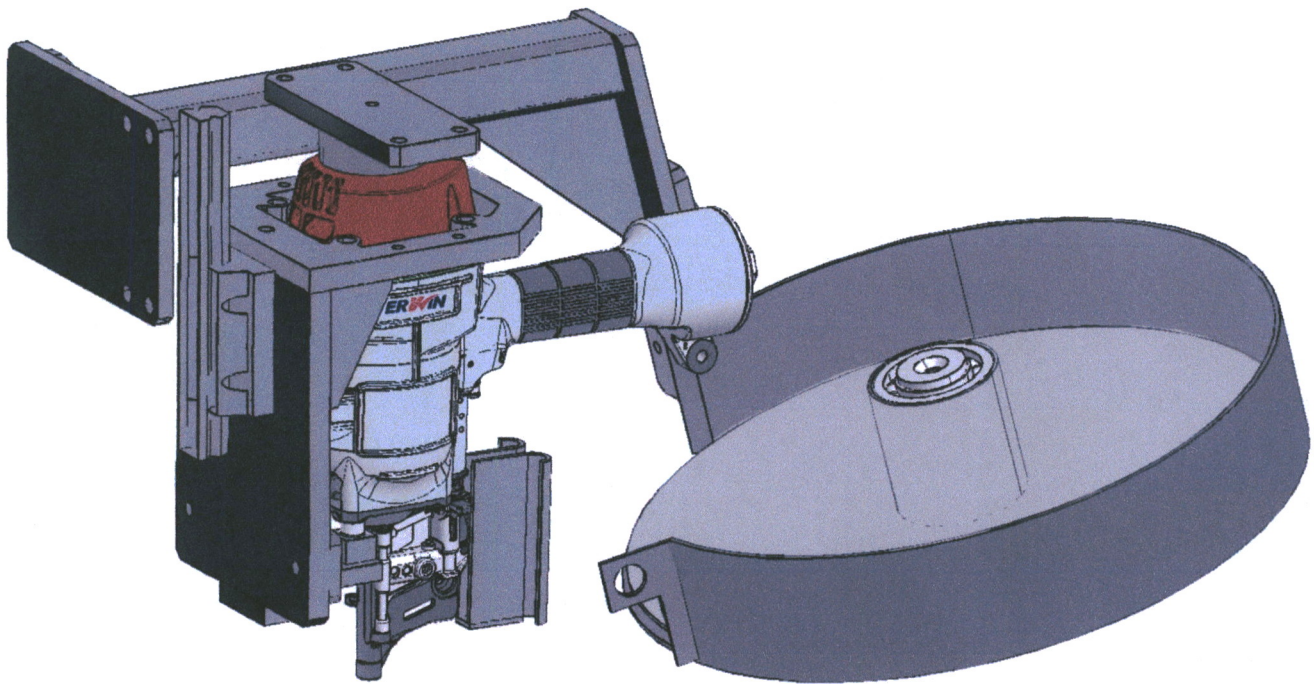

Machine Mounted Tools

- ✓ **"PAL"** tools do not include magazines but come stock with remote trigger valves.
- ✓ Select **"PAL"** models come with high flow head valves, high flow driver guides, and double feed springs.
- ✓ **"LM"** tools can be used in machine mounted or hand-held applications and ordered with remote valve options.
- ✓ **"JM"** tools are for machine mounted applications and include remote trigger valves.
- ✓ All tools can be custom ordered from the factory with various remote valve options.

Part NO.	Description	Compatibility	
PN57BPAL	15° Wire Coil Machine Mounted Nailer No Magazine Includes Remote Valve: RCVA1 (neg.)	.083"-.090" Diameter 1" - 2 1/4"	
PN58PAL	15° Wire Coil Machine Mounted Nailer (+13% more power vs PN57-PAL) No Magazine Includes Remote Valve: RCVA1 (neg.)	.083"-.090" Diameter 1" - 2 1/4"	
PN70PAL	15° Wire Coil Machine Mounted Nailer No Magazine Includes Remote Valve: RCVA1 (neg.)	.099"-.113" Diameter 1 3/4" - 2 3/4"	
PN80PAL	15° Wire Coil Machine Mounted Nailer No Magazine Includes Remote Valve: RCVA1 (neg.)	.099"-.131" Diameter 2" - 3 1/4"	
PN90PAL	15° Wire Coil Machine Mounted Nailer (+25% more power vs PN80-PAL) No Magazine Includes Remote Valve: RCVA1 (neg.)	.099"-.148" Diameter 2" - 3 1/2"	
PN100B-PAL	15° Wire Coil Machine Mounted Nailer (+25% more power vs PN90-PAL) No Magazine Includes Remote Valve: RCVA1 (neg.)	.099"-.131" Diameter 2 1/2" - 4"	
SN40 / SN50 LM	Magazine Options: S4 / N Wire, 1/2" Crown, Double Length S5 / N Wire, 7/16" Crown, Double Length S5 / N Wire, 7/16" Crown, Triple Length	16 / 17 GA Staples	
FSN34100-LM	34° Papertape Strip Nailer Magazine Capacity: 180 Includes Remote Valve: RCVA1 (neg.)	.113"-.131" Diameter 2" - 4"	
PN70PAL-JM	15° Wire Jumbo Coil Nailer Magazine Capacity: 3000 Includes Remote Valve: RCVA1 (neg.)	.092"-.113" Diameter 1 3/4" - 2 3/4"	
PN80PAL-JM	15° Wire Jumbo Coil Nailer Magazine Capacity: 3000 Includes Remote Valve: RCVA1 (neg.)	.099"-.131" Diameter 2" - 3 1/4"	